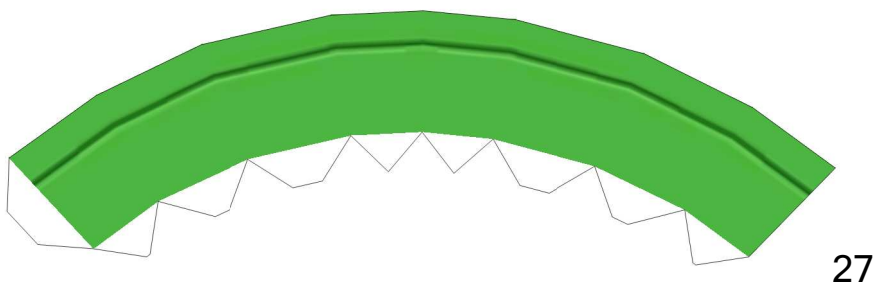

Scyther

by Brandon

Build by Carnilmo

PaperPokés
www.pokemonpapercraft.com

Head

Body

Right

43

Arms

Left

36

42

35

41

34

40