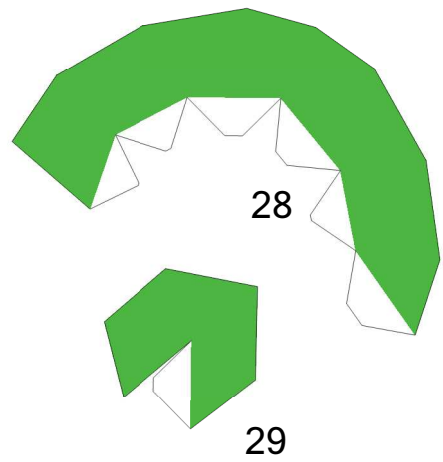

Scyther

by Brandon

Build by Carnilmo

PaperPokés
www.pokemonpapercraft.com

Head

Body

Right

43

Arms

Left

36

42

35

41

34

40