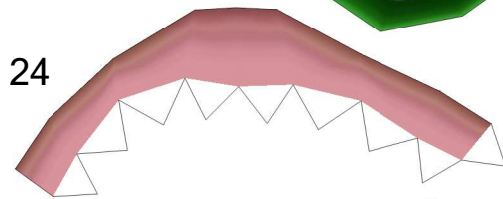

Scyther

by Brandon

Build by Carnilmo

PaperPokés
www.pokemonpapercraft.com

Head

Body

Right

43

Arms

Left

36

42

35

41

34

40