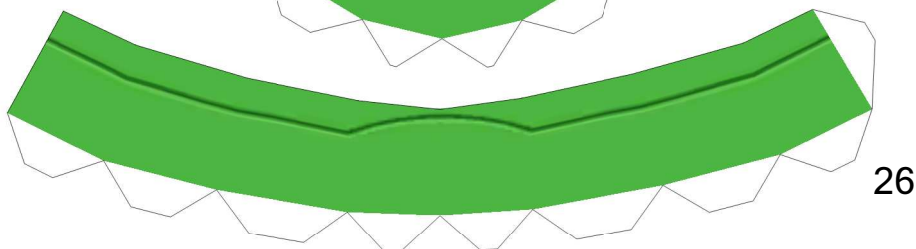

Scyther

by Brandon

Build by Carnilmo

PaperPokés
www.pokemonpapercraft.com

Head

Body

Right

43

Arms

Left

36

42

35

41

34

40