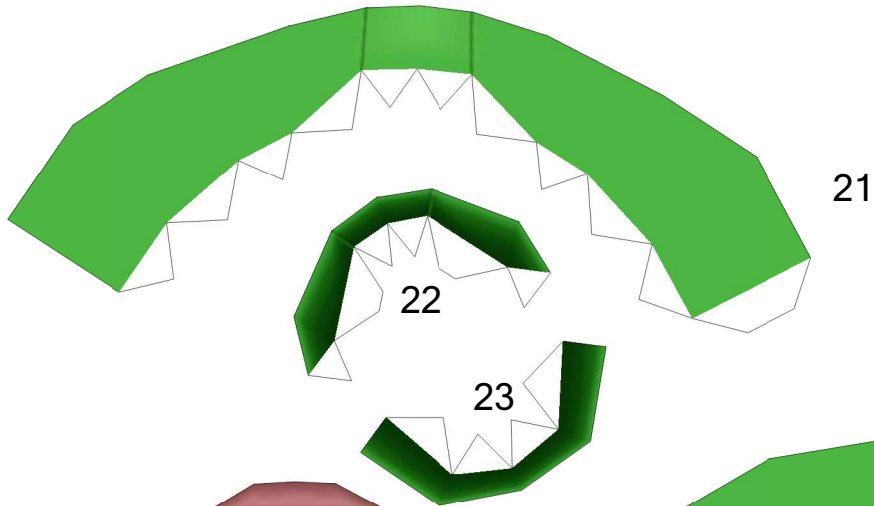

Scyther

by Brandon

Build by Carnilmo

PaperPokés
www.pokemonpapercraft.com

Head

Body

Right

43

Arms

Left

36

42

35

41

34

40

33

39

32

Secondary Wings

Wings

Left

44

45